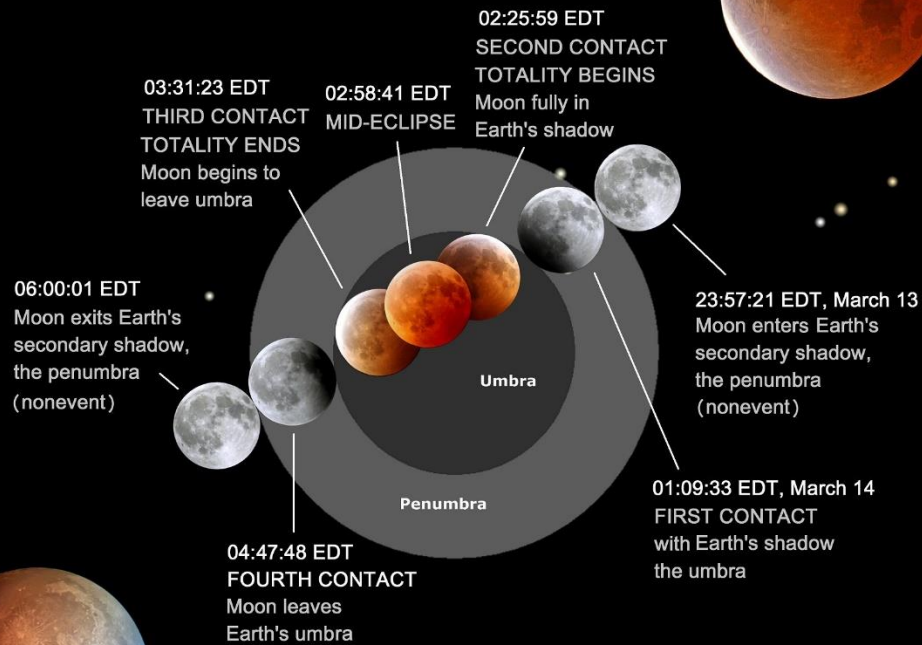

# Venus

Mar. 27, 2026

# Lunar Phase Change Near Full Moon

October 5, 2025

October 6, 2025

October 8, 2025

Gary A. Becker image

# Moon, Venus, Regulus

September 19, 2025

M36

**Auriga**

Nov. 24, 2025

M37

**Auriga**

Nov. 23, 2025

# Total Lunar Eclipse

Morning of March 14, 2025

Amal Shokr

Dennis diCicco

**FINISHED**